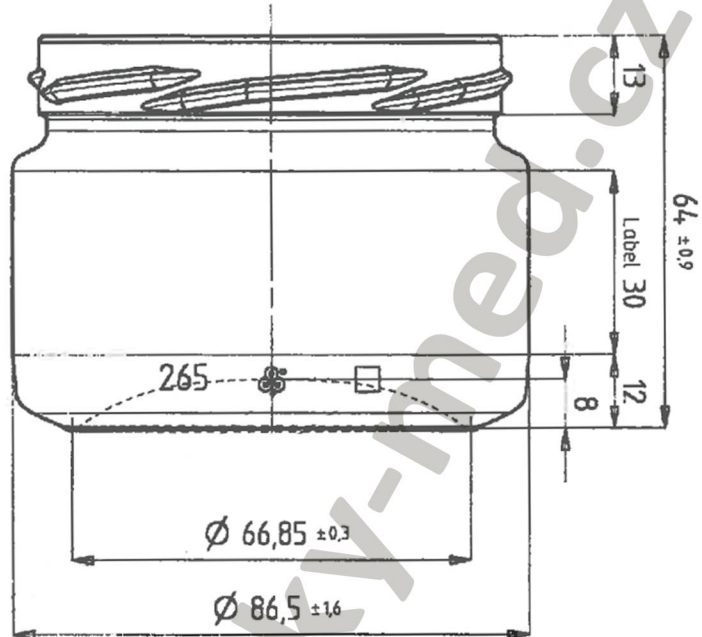

Finish:
Twist-Off 82mm Regular
EN ISO 9100-11

Poma 265 ml