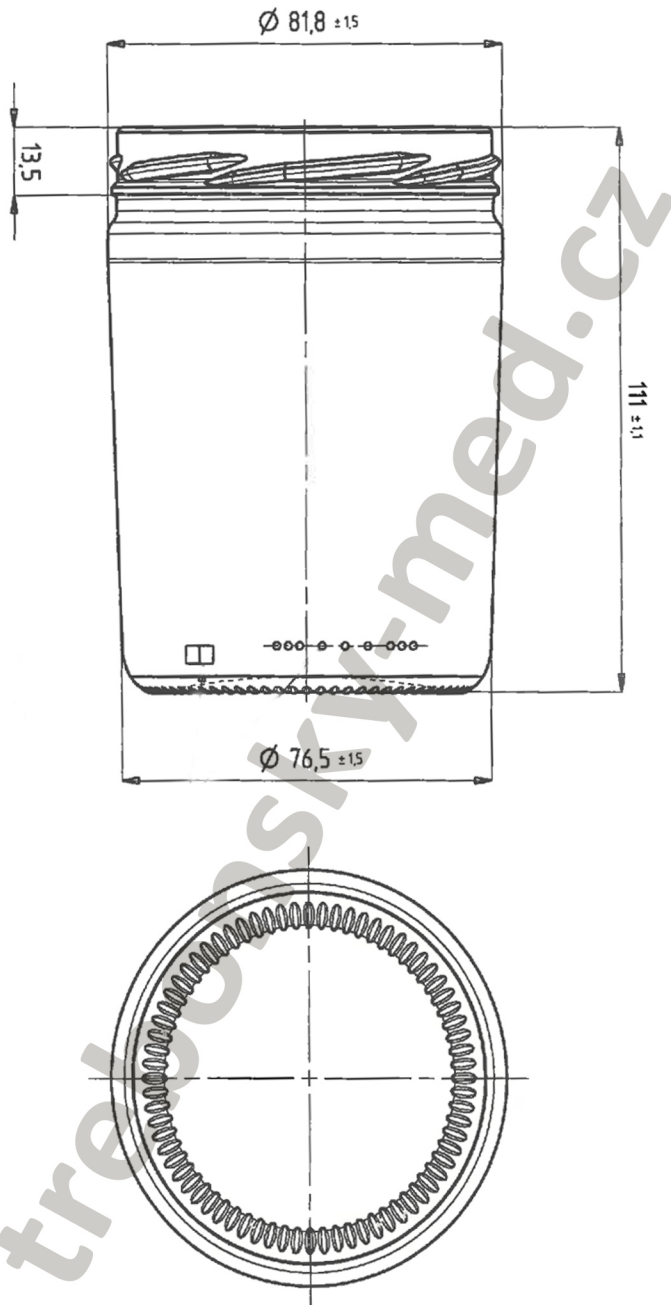

Finish:  
Twist-Off 82mm Regular  
EN ISO 9100-11

Lunch 440 ml