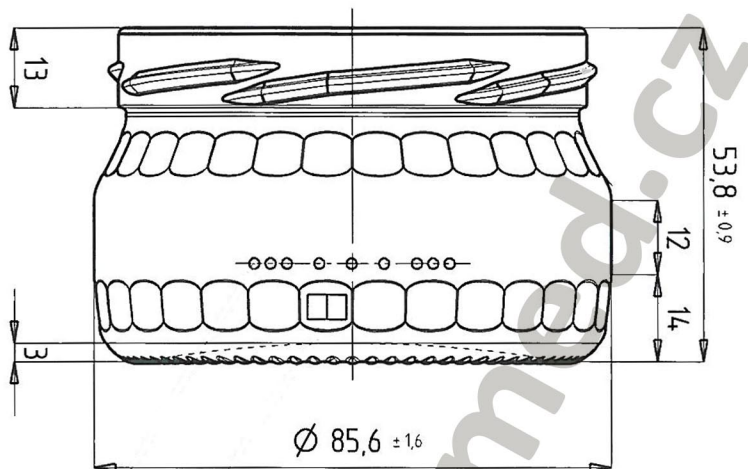

Twist-Off 82 mm Regular
EN ISO 9100-11

Faceta 210 ml