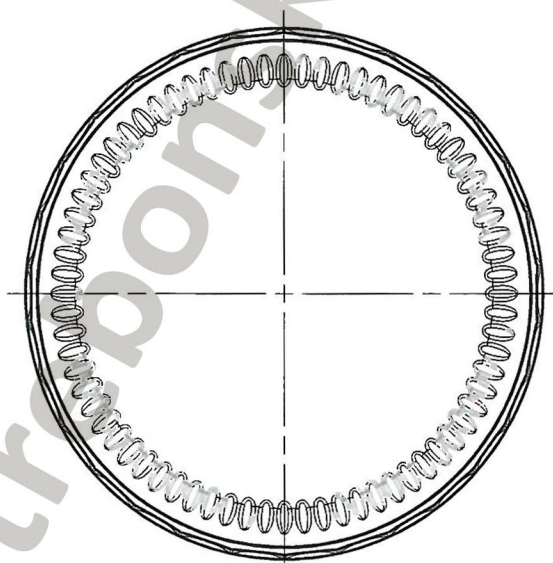

Twist-Off 82 mm Regular
EN ISO 9100-11

Faceta 210 ml